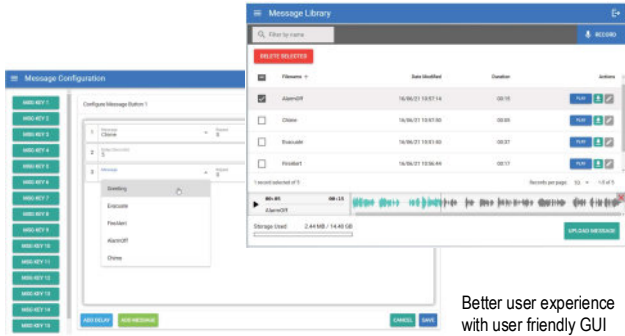

INPUT SOURCES

MR1301 EVAC Message Player / Voice Recorder MK II

MR1301 - EVAC Voice Message player has been further upgraded, notably the way the unit shall be setup. LAN port has been added to enable configuration to be performed smoothly using web interface with user friendly GUI. Tasks such as uploading of files, combining or grouping messages, key assignments shall all be done via web browser or the front button keys.

As one of the most important equipment in EVAC, MR1301 MK II shall perform beyond expectation by providing precise message delivery and clarity, to enable timely and systematic evacuation procedures in time of distress. Apart from the above application, it can also be used as general message player such as prayer playback, voice recording and other usages as required.

Better user experience with user friendly GUI

Application Schematic

Technical Specifications

Operating voltage	24V DC ; 1A
Power consumption	2.4 (0.1 A)
Standby consumption	1.7 W (0.07 A)
Data connection	RS485 : Mini Phoenix connector, 19.2 kbps LAN : RJ45, 10/100 Base T
Inputs	Line in ; Unbalanced via RCA jack Mic in (recording) : 1/4" balanced phone jack
Message trigger	16 memory banks : Front and rear
Playback format	MP3, WAV
Voice recording	MP3, 1 hour per message
Playback delay	Yes
Priority message cut	Yes
Software interface	Google Chrome, Edge
Remote view / control	Yes
Indicators	LED, 2x18 Char LCD
Memory	32 GB non detachable SD card
Dimensions (W x H X D)	482 x 44 x 180 mm
Weight	2.0 kg