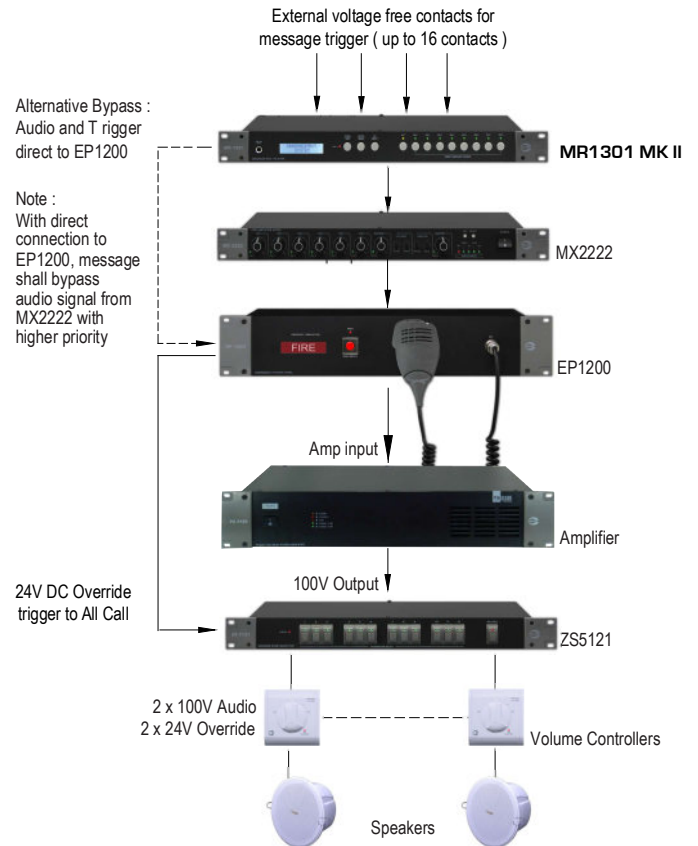

Application Schematic

Technical Specifications

Operating voltage	24V DC ; 1A
Power consumption	2.4 (0.1 A)
Standby consumption	1.7 W (0.07 A)
Data connection	RS485 : Mini Phoenix connector, 19.2 kbps LAN : RJ45, 10/100 Base T
Inputs	Line in ; Unbalanced via RCA jack Mic in (recording) : 1/4" balanced phone jack
Message trigger	16 memory banks : Front and rear
Playback format	MP3, WAV
Voice recording	MP3, 1 hour per message
Playback delay	Yes
Priority message cut	Yes
Software interface	Google Chrome, Edge
Remote view / control	Yes
Indicators	LED, 2x18 Char LCD
Memory	32 GB non detachable SD card
Dimensions (W x H X D)	482 x 44 x 180 mm
Weight	2.0 kg

Packing information

Carton size : 555 (L) x 295 (W) x 95 (H) mm
Gross weight : 2.55 kg
1 unit per carton