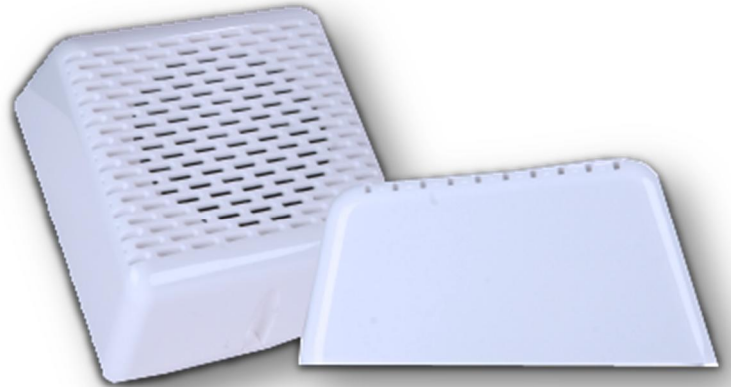

AMPERES BS-506

6W SURFACE MOUNT BOX SPEAKER

INTRODUCTION

BS-506 Wall mount speaker are suitable for any type of sound reproduction, for both paging and background music. Available in white color with high efficiency driver and line transformers.

FEATURES

- ✓ Tough ABS plastic construction
- ✓ Clear speech reproduction for paging
- ✓ Suitable for background music application

TECHNICAL SPECIFICATIONS

SPEAKER	
Power Rating	6W 100V
Cone Diameter	5"
Cone Type	Dual Cone
Impedance	8 Ohm
Frequency Response (+/- 5 dB)	100 - 15 KHz
SPL @ 1W/m, (+/- 3 dB) 1 KHz	93 dB
Magnet Weight	3 oz
TRANSFORMER	
Tapping (100V Line)	1 / 3 / 6W
Primary Impedance (Ohm)	10K / 3.3 K / 1.6 K
Secondary Impedance	8 Ohm
PHYSICAL	
Grille / enclosure	ABS
Overall size (WxHxD) mm	172 x 195 x 105
Weight	0.75 kg
Color	White